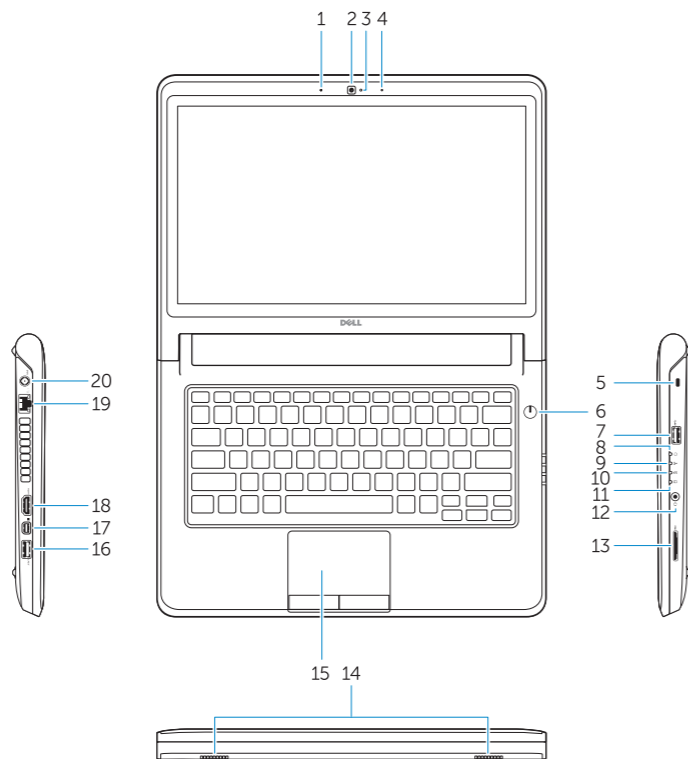

# Features

Funktioner | Ominaisuudet | Funksjoner | Funktionen

1. Microphone
2. Camera
3. Camera-status light
4. Microphone
5. Security-cable slot
6. Power button
7. USB 3.0 connector
8. Power-status light
9. Wireless-status light
10. Battery-status light
11. Hard-drive activity light
12. Headset connector
13. SD-card reader
14. Speakers